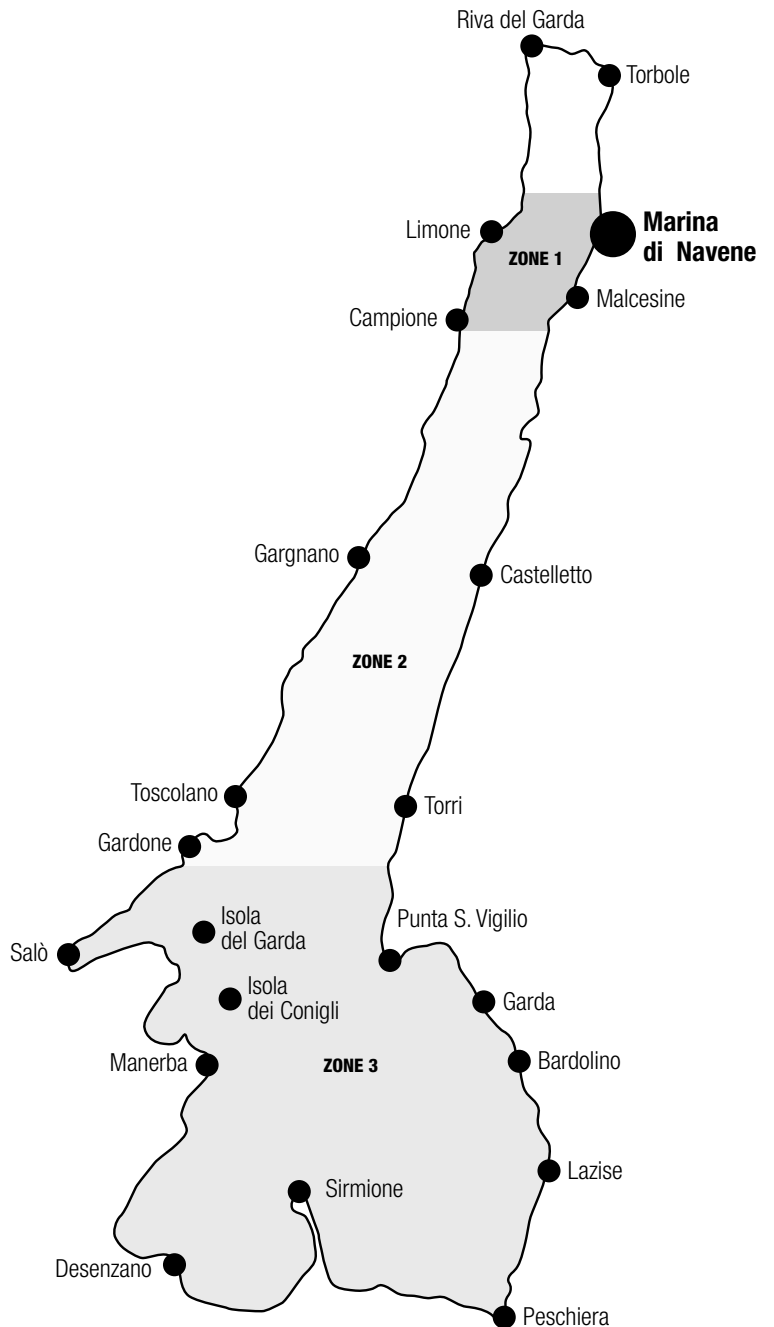

A bottle of sparkling wine is included

with every tour

VERDEBLU
BOAT RENTAL

verdebluboatrental.it

Via Gardesana 205

Malcesine VR

☎ 340 1593842